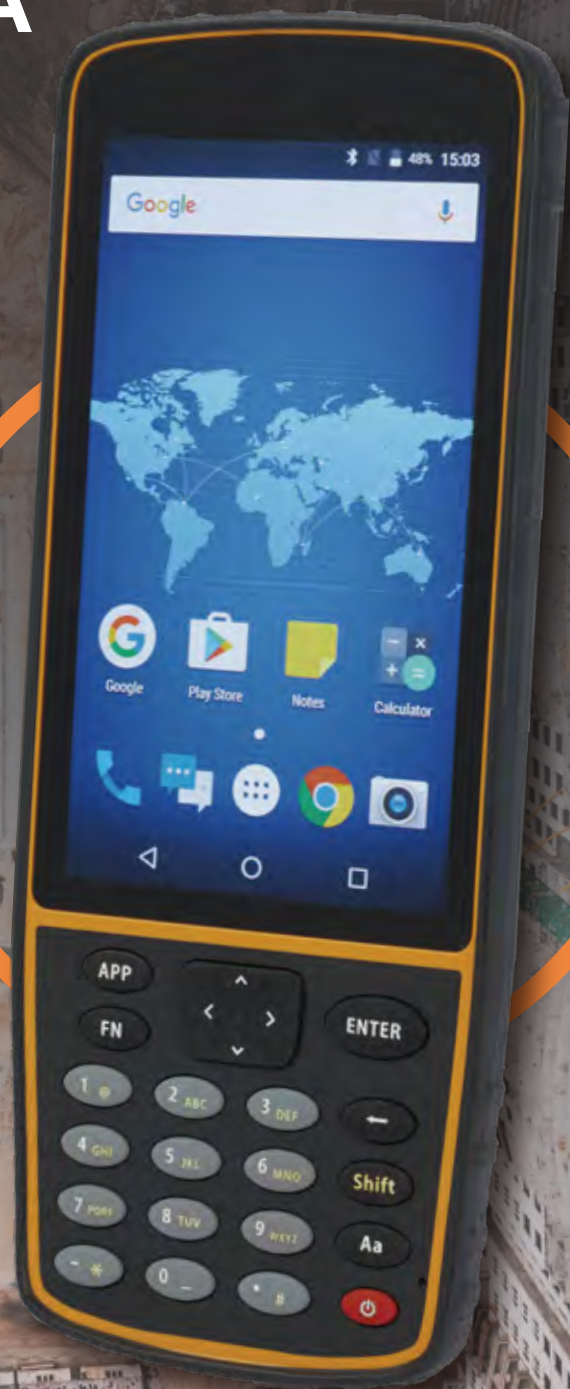

# HCE320

**HANDHELD DATA  
CONTROLLER**

**SURVEY &  
ENGINEERING**

# RUGGED ANDROID DATA CONTROLLER FOR EXTENDED FLEXIBILITY

The HCE320 is a professional-grade Android field data controller with an alphanumeric keypad offering surveyors great flexibility during field work. With its IP67 protection rating against dust and water and its 1.2m drop resistance, the HCE320 is optimized to withstand the most demanding environments. In addition, its 8,000 mAh Li-ion battery allows users to work non-stop all day long.

Integrating a G-sensor, electronic compass and gyroscope, the HCE320 also offers extensive connectivity with Bluetooth, Wi-Fi and a dual SIM slot 3G modem. Optimized for the CHCNAV LandStar7 Survey application, the HCE320 is the ideal rugged professional controller for all demanding surveying and construction applications.

### **5.5" sunlight-readable display.**

Capacitive multi-touch 1280 x 720 HD screen provides a vivid display to visualize your project data at a glance. Sharper display dramatically improves field usability and operating reliability.